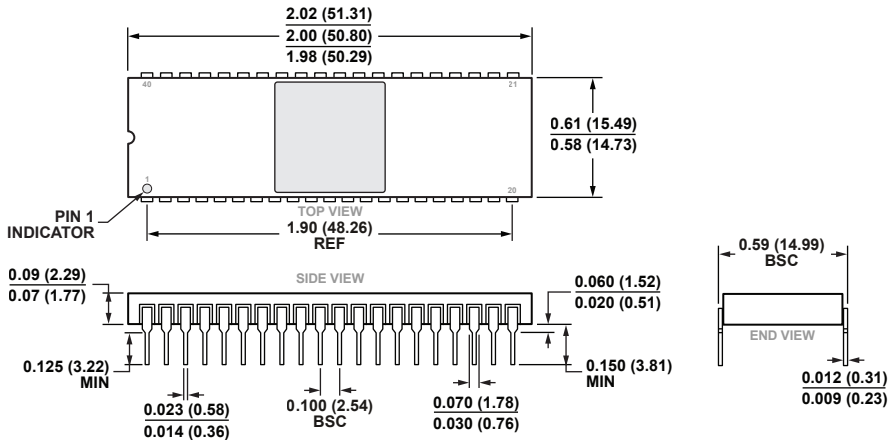

40-Lead Side-Brazed Ceramic Dual In-Line Package [SBDIP] (D-40-1)

Dimensions shown in inches and (millimeters)

CONTROLLING DIMENSIONS ARE IN INCHES; MILLIMETER DIMENSIONS (IN PARENTHESES) ARE ROUNDED-OFF INCH EQUIVALENTS FOR REFERENCE ONLY AND ARE NOT APPROPRIATE FOR USE IN DESIGN.