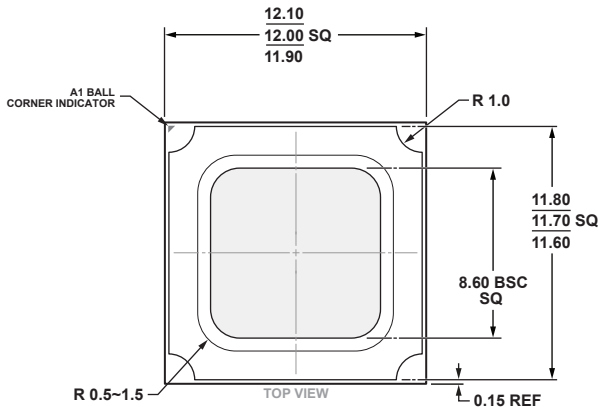

**192-Ball Ball Grid Array, Thermally Enhanced [BGA_ED]
(BP-192-1)**

Dimensions shown in millimeters

COMPLIANT TO JEDEC STANDARDS MO-275-GGAB-1