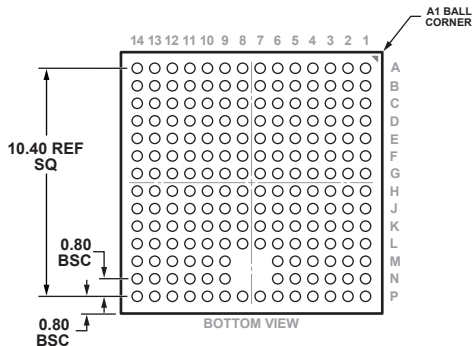

**192-Ball Ball Grid Array, Thermally Enhanced [BGA_ED]
(BP-192-1)**

Dimensions shown in millimeters

COMPLIANT TO JEDEC STANDARDS MO-275-GGAB-1